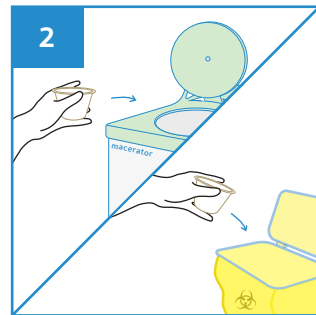

Manufactured as single-use disposable medical pulp to meet the requirement to hold water and/or human waste for a minimum period of four hours at an initial temperature of 35°C. Suitable for disposal into macerator which complies with PAS29:1999 "Disposable Pulp For Use in Healthcare".

### Features

- Kidney shaped tray, ideal for surgical procedures
- Able to retain water for at least 4 hours
- Non-sterile, single use tray
- Meshed outer surface for better grip
- Made from sugarcane bagasse
- Biodegradable and compostable
- Can be disposed into macerator
- Manufactured in accordance with:

### User Guide

1 Place ointments or solution into the Gallipot.

2 After use, dispose the Gallipot into macerator or appropriate waste bin.