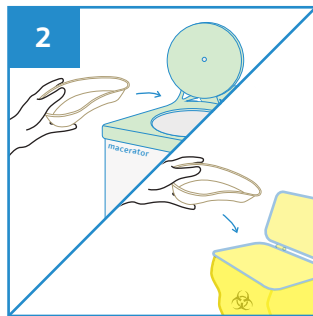

Features

- Kidney shaped tray, ideal for surgical procedures
- Able to retain water for at least 4 hours
- Non-sterile, single use kidney dish
- Meshed outer surface for better grip
- Made from sugarcane bagasse
- Biodegradable and compostable
- Can be disposed into macerator
- Manufactured in accordance with:

- EU Regulation No. 1935/2004
Materials intended to come into contact with food
- US FDA 21 CFR 176.170
Components of paper and paperboard in contact with aqueous and fatty foods.

Caution

- Do not pour alcohol based solutions into the Kidney Dish.

User Guide

Place surgical items on the Kidney Dish.

After use, dispose the Kidney Dish into macerator or appropriate waste bins.

Stackable

Water Retention

Macerator Friendly

Eco-Friendly

PRODUCT DESCRIPTION