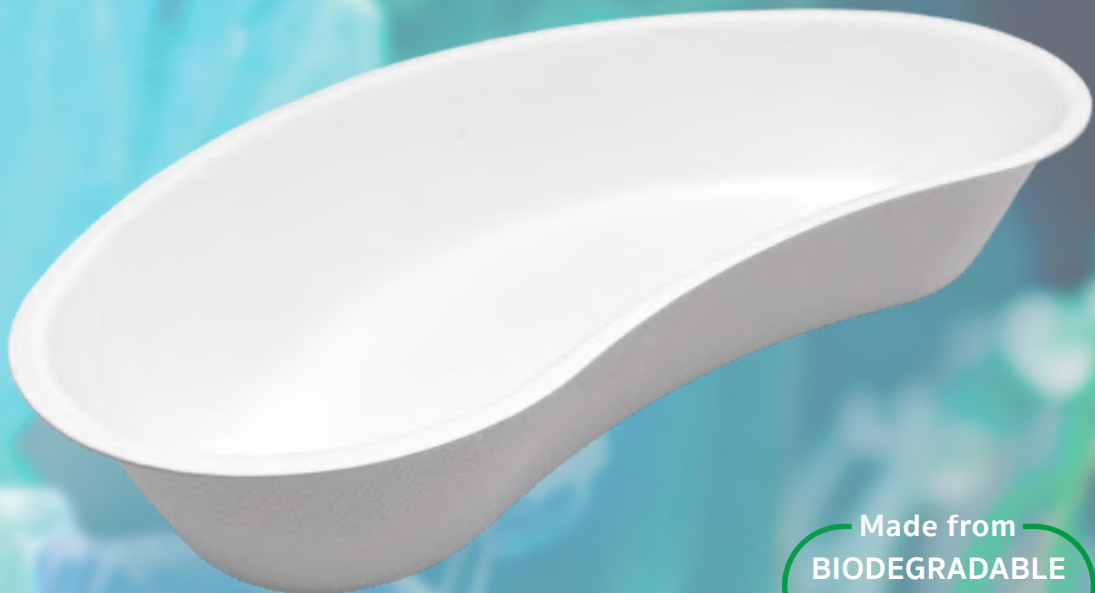

KIDNEY DISH 950ML

Eco-Friendly Medical Pulp

Made from
BIODEGRADABLE
Sugarcane Bagasse

Designed for Single Use to
Reduce Risk of Infection

The Food Grade Kidney Dish with 950ml rated capacity is made from eco-friendly biodegradable sugarcane bagasse, intended for use as multi-purpose dish to carry surgical instruments, dressings, wipes, creams and other medical items. It is designed with smooth inner finishing and meshed outer surface for extra grip.

Manufactured as single-use disposable medical pulp to meet the requirement to hold water and/or human waste for a minimum period of four hours at an initial temperature of 35°C. Suitable for disposal into macerator which complies with PAS29:1999 "Disposable Pulp For Use in Healthcare".

Features

- Kidney shaped tray, ideal for surgical procedures
- Able to retain water for at least 4 hours
- Non-sterile, single use kidney dish
- Meshed outer surface for better grip
- Made from sugarcane bagasse
- Biodegradable and compostable
- Can be disposed into macerator
- Manufactured in accordance with: