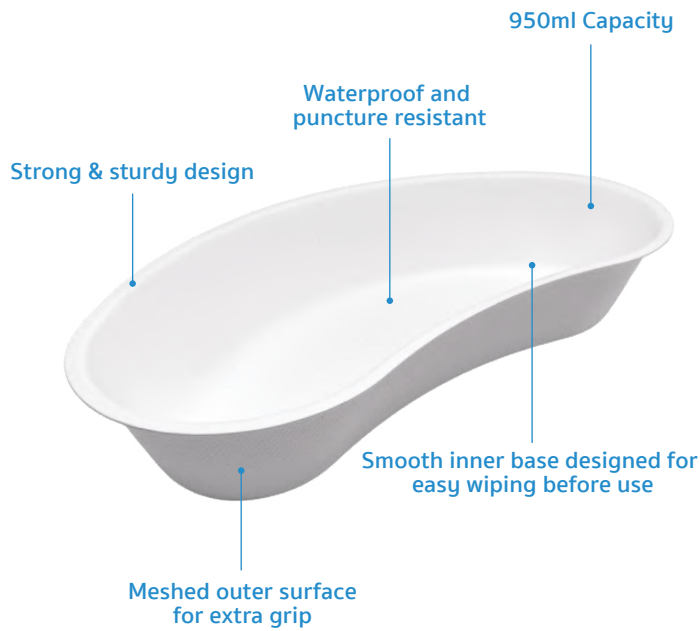

KIDNEY DISH 950ML

Eco-Friendly Medical Pulp

Made from
BIODEGRADABLE
Sugarcane Bagasse

Designed for Single Use to
Reduce Risk of Infection

The Food Grade Kidney Dish with 950ml rated capacity is made from eco-friendly biodegradable sugarcane bagasse, intended for use as multi-purpose dish to carry surgical instruments, dressings, wipes, creams and other medical items. It is designed with smooth inner finishing and meshed outer surface for extra grip.

Manufactured as single-use disposable medical pulp to meet the requirement to hold water and/or human waste for a minimum period of four hours at an initial temperature of 35°C. Suitable for disposal into macerator which complies with PAS29:1999 "Disposable Pulp For Use in Healthcare".

Features

- Kidney shaped tray, ideal for surgical procedures
- Able to retain water for at least 4 hours
- Non-sterile, single use kidney dish
- Meshed outer surface for better grip
- Made from sugarcane bagasse
- Biodegradable and compostable
- Can be disposed into macerator
- Manufactured in accordance with:

Kidney Dish Food Grade 950ml

PRODUCT SIZE

245 x 120 x 45 mm

PACKAGING

300 pcs per carton

CARTON DIMENSION

470 x 275 x 430 mm

ORDER CODE